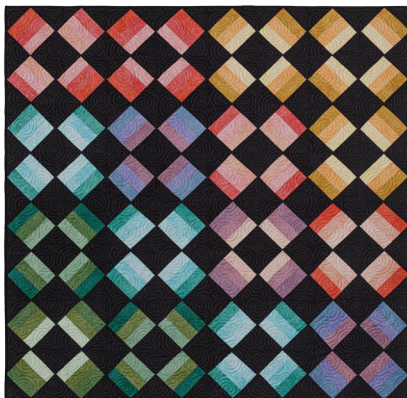

Shadow Play

PAT5631

SAMPLE QUILT

Shadow Play - Mineral by Maywood Studio and Kona Cotton - Charcoal
by Robert Kaufman Fabrics

QUILT SIZE

68" x 68"

BONUS TABLE RUNNER SIZE

17" x 59½"

BLOCK SIZE

9" unfinished, 8½" finished

QUILT TOP

(1) 40-count roll of

2½" print strips*

3⅝ yards of background fabric*

BINDING

⅝ yard

BACKING

4¼ yards - vertical seam or

2⅞ yards of 108" wide

OTHER

6½" square ruler - optional

BONUS PROJECT ADDITIONAL SUPPLIES

⅜ yard of binding fabric

1½ yards of backing fabric (1 seam)

***Note:** *This fabric is enough to complete both project tops.*

MISSOURI STAR
— QUILT CO. —

All fabric width is assumed 42" unless otherwise noted.

Shadow Play™ ©2024 All Rights Reserved by Missouri Star Quilt Company. Reproduction in whole or in part in any language without written permission from Missouri Star Quilt Company is prohibited. No one may copy, reprint or distribute this pattern for commercial use without written permission of Missouri Star Quilt Company. Anything you make using our patterns or ideas is your business. Do whatever you want with the stuff you make; it's yours!